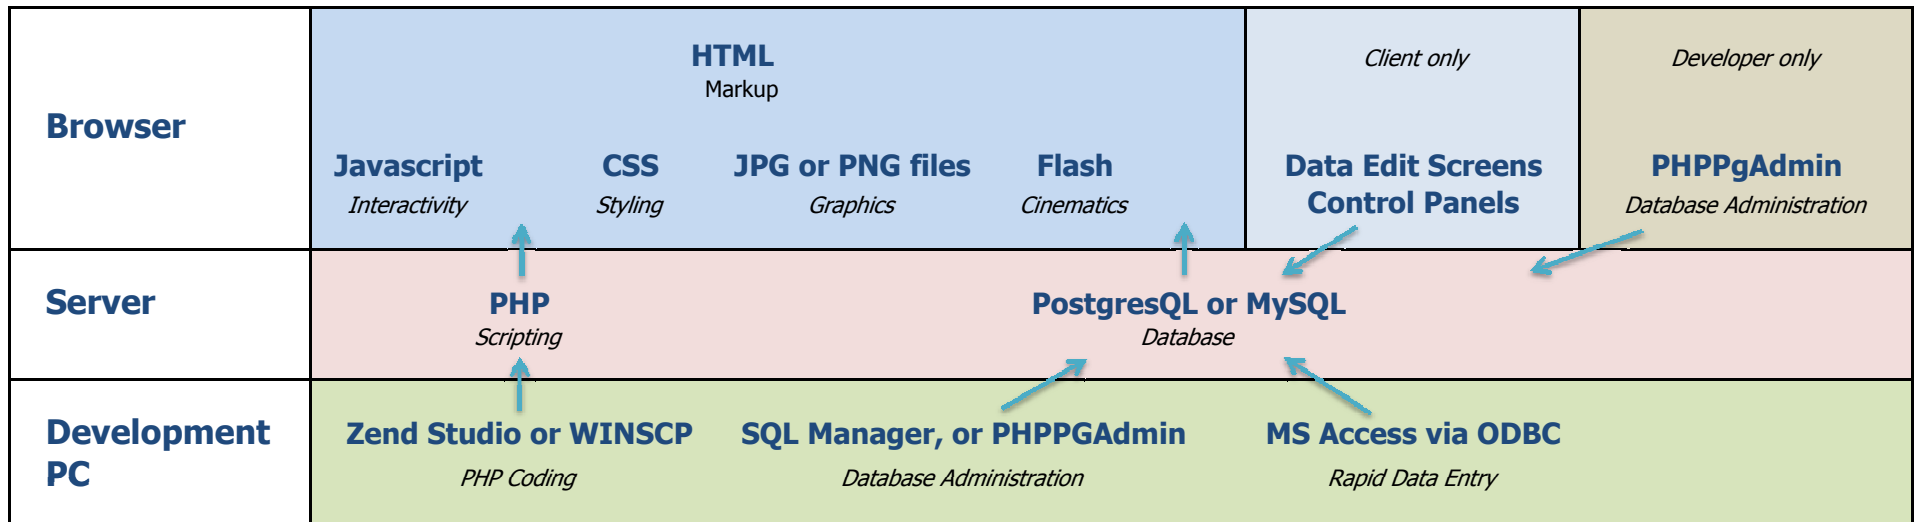

Development Environment

Client = end user, the owner of the website

Developer = us at WebPure